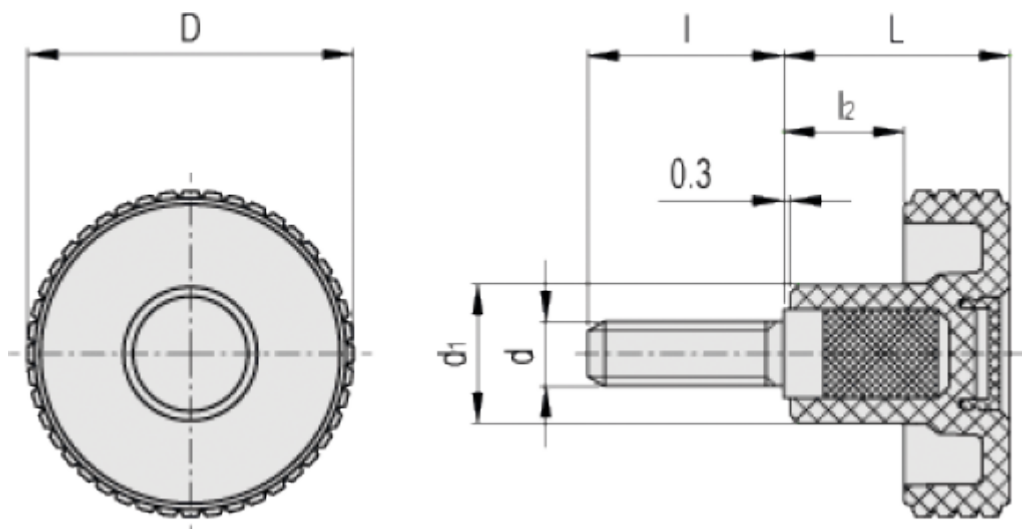

Article number: 23020345513

Description: E+G Knurled knob MBT.60 p-M12x20-C3, Grey

Measures

D	=	61
d1	=	23
d6g	=	M12
L	=	39
l	=	20
l2	=	18.5